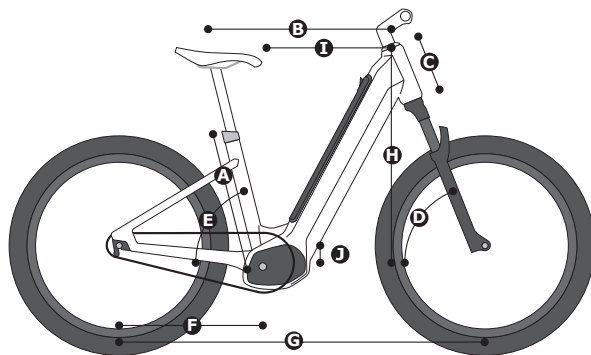

TECHNICAL DATA	
FRAME	M (up to 165 cm) L (165 cm - 175 cm) XL (from 175 cm)
SUSPENSION	RockShox Recon Silver RL Solo Air™ airtuspension 15 x 100 mm, Tapered
MOTOR	Bosch Smart System Performance Line CX
MAX. TORQUE	85 Nm
BATTERY	Bosch PowerTube 750 Wh
COMPUTER	Bosch LED Remote
DISPLAY	Bosch Intuvia 100 / Optional: Bosch Kiox 300, SmartphoneGrip
GEAR	Enviolo CVP TR / Optional: Enviolo AUTOMATIQ
GEAR LEVER	Enviolo CT Twist Pure
CRANK	Miranda Delta 170 mm
DRIVE	Gates CDX I25 T
FRONT SPROCKET	Gates CDX 55 T with Bashguard
REAR SPROCKET	Gates CDX 24 T
BRAKES	Magura VR MT5 203 mm, HR MT4 180 mm
STEM	Ergotec Sepia XL FI 50, 90 mm, adjustable
HANDLEBAR	Ergotec Lady Town I, 650 mm, 30°
GRIP	Ergon GPI0-L black
PEDALS	VP Components VPE-527
MUDGUARD	HNF Aluminium Multi Cavity Extrusion
LUGGAGE RACK	Racktime for HNF snap-It 2.0, 25 kg
SEATPOST	Ergotec Atar 31,6 mm
SADDLE	Selle Royal ON Moderate
FRONT HUB	Shimano HB-MT410-B
REAR HUB	Enviolo CVP TR
RIMS	Ryde Andra Disc 27.5 Zoll 584-29
TYRES	WTB Groov-E FG 62-584 Reflex
FRONT LIGHT	Supernova MINI 2
BACK LIGHT	Supernova M99 TL3 PRO MAX with brake light and emergency brake signal
STAND	Pletscher Optima Flex
LOCK	Abus Bordo Folding lock 6500/I20 Granit Xplus
COLOR	red matte, black matte / Special-Edition: white glossy
WEIGHT	approx. 30 kg
PERM. TOTAL WEIGHT	approx. 150 kg

	M	L	XL
A SEAT TUBE LENGTH	430 mm	470 mm	510 mm
B TOP TUBE LENGTH	585 mm	610 mm	635 mm
C HEAD TUBE LENGTH	185 mm	185 mm	185 mm
D HEAD TUBE ANGLE	68,0°	68,0°	68,0°
E SEAT TUBE ANGLE	76,0°	76,0°	76,0°
F CHAIN STAY LENGTH	473 mm	473 mm	473 mm
G WHEEL BASE	1.185 mm	1.210 mm	1.235 mm
H STACK	696 mm	696 mm	696 mm
I REACH	412 mm	437 mm	462 mm
J BB DROP	56 mm	56 mm	56 mm